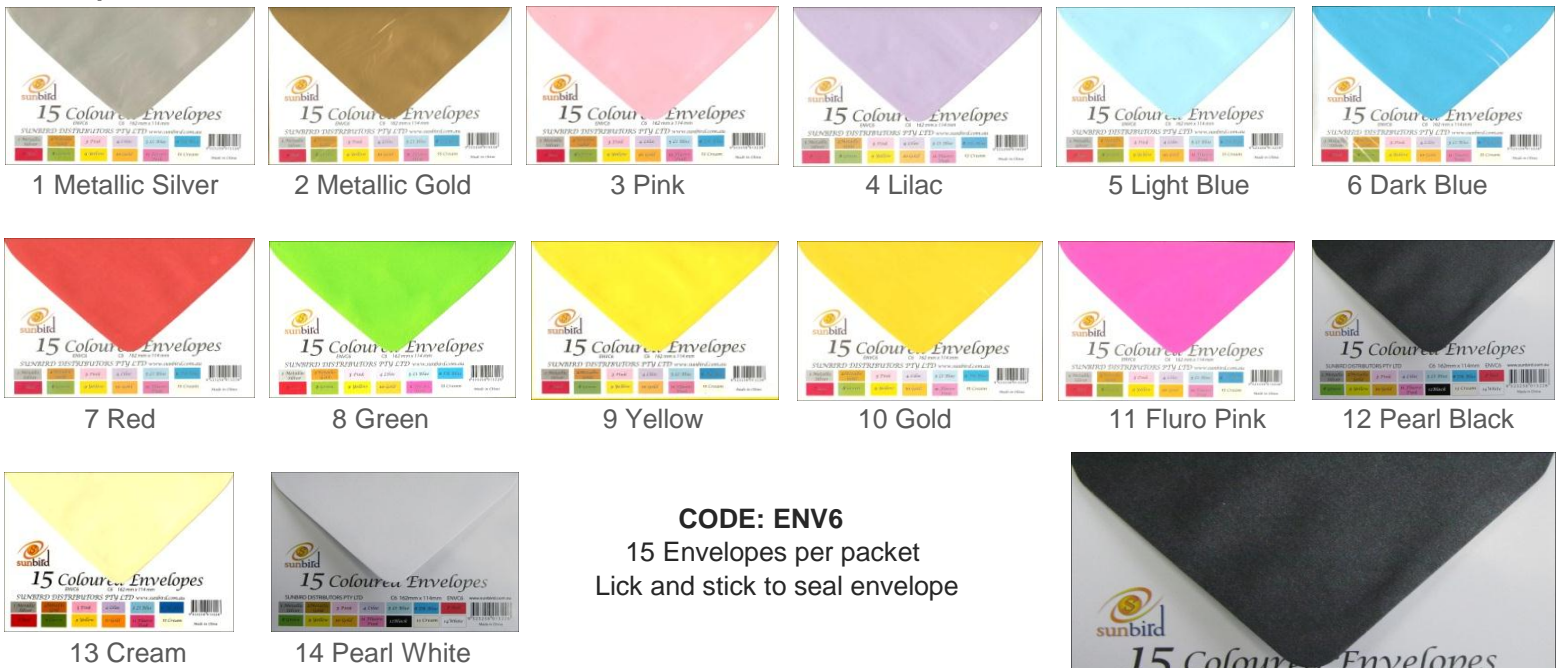

Envelopes C6

Size 162 mm x 114 mm

CODE: ENV6
15 Envelopes per packet
Lick and stick to seal envelope

All colours ordered in Sunbird C6 envelope range will match existing shelf stock

Envelopes DL

Size 220 mm x 110 mm

All colours ordered in Sunbird DL envelope range will match up with existing shelf stock

CODE: ENVDL5
15 Envelopes per packet
Lick and stick to seal envelope
Fluro Yellow new code is 12F